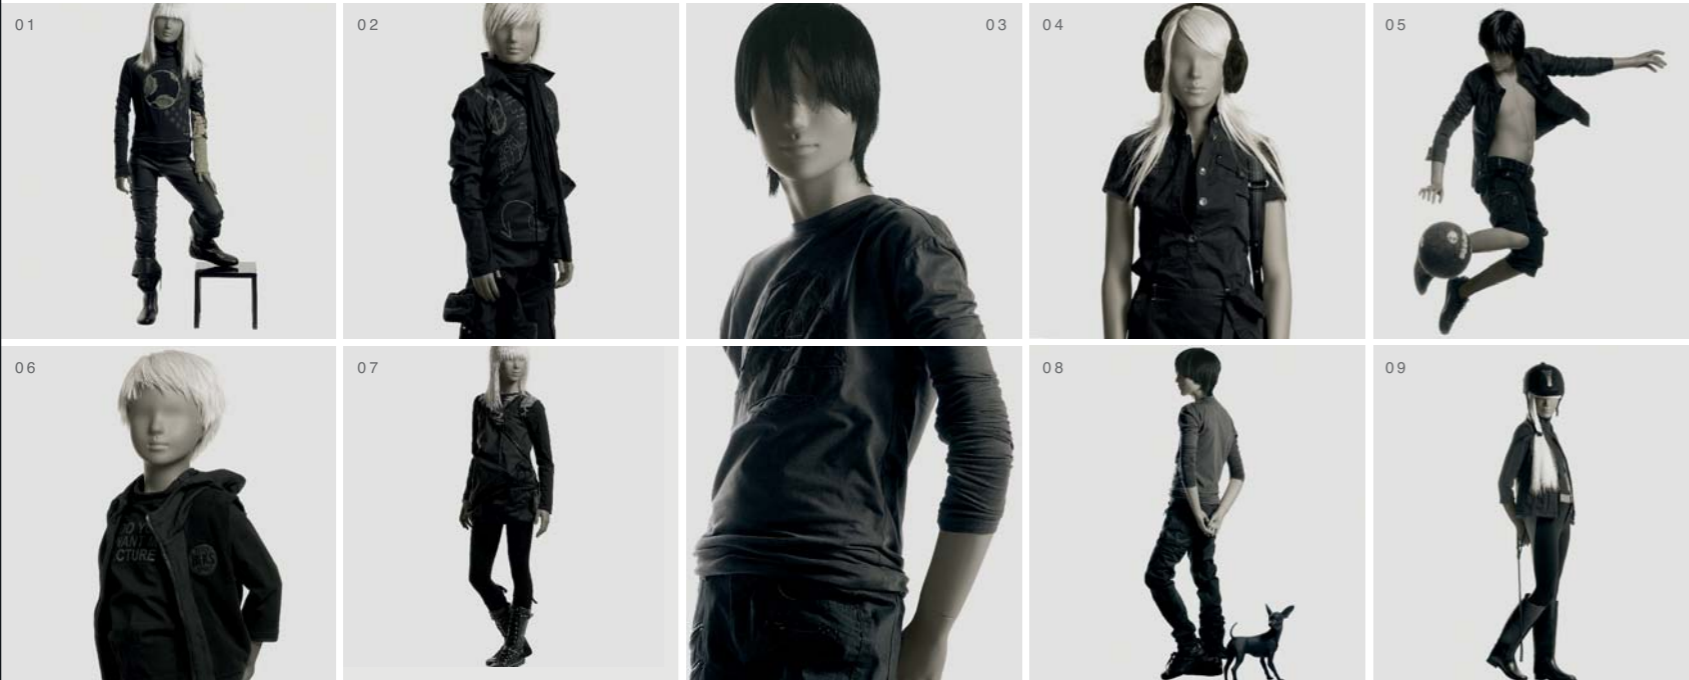

children

COLL38 SWEET

ABSTRACT

PLAYFUL CHILDREN FROM 12 MONTHS TO 14-15 YEARS OLD

The SWEET series of mannequins represents playful children from 12 months old to 14-15 years. The postures communicate a joyful attitude and allow a logical interaction between positions.

COLL43 RAINBOW  
SCULPTED HAIR

PLAYFUL CHILDREN FROM 12 MONTHS TO 12-13 YEARS OLD

The RAINBOW series of mannequins represents playful children from 12 months old to 12-13 years. The postures communicate a joyful attitude and allow a logical interaction between positions.

COLL  
43

CHILDREN SCULPTED HAIR

COLL40 RAINBOW  
 REALISTIC  
 ARTICULATED HEADS  
 CONNECTING HANDS

PLAYFUL CHILDREN WITH CONNECTING HANDS

The RAINBOW series of mannequins represents playful group of 6 year old children that can hold hands. The postures communicate a joyful attitude and allow a real interaction between mannequins. This collection has articulated heads to allow further creativity in your compositions.

For references of products on this page see glossary

40/6A 40/6B 40/6C 40/6D 40/6E 40/6F

06

COLL  
 40

CHILDREN REALISTIC

COLL41 RAINBOW  
REALISTIC

PLAYFUL CHILDREN FROM 12 MONTHS TO 12-13 YEARS OLD

The RAINBOW series of mannequins represents playful children from 12 months old to 14-15 years. The postures communicate a joyful attitude and allow a logical interaction between positions.