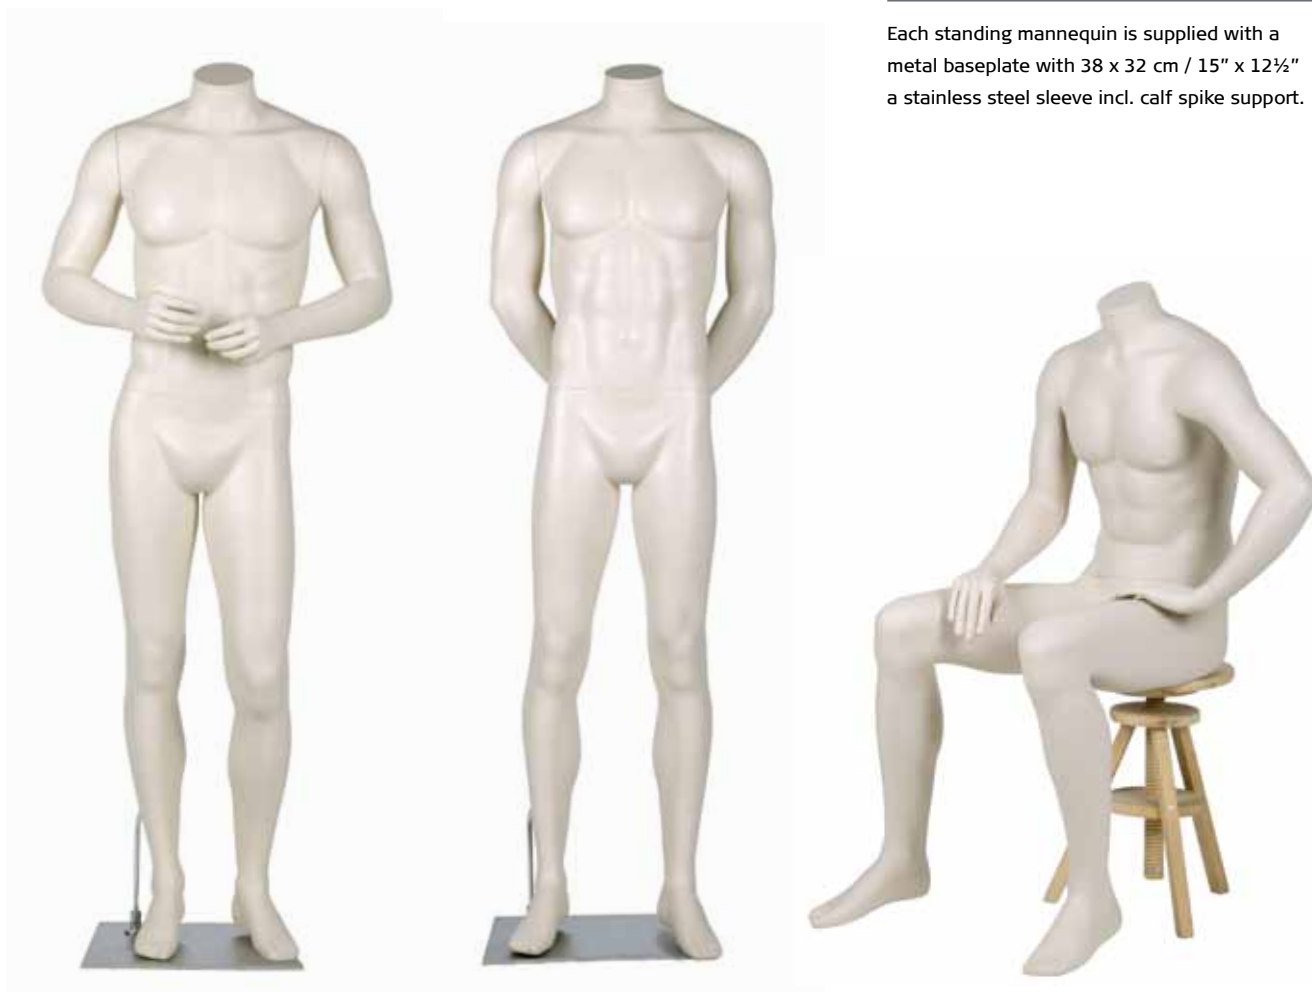

ART 745 Ivory

ART 771 Ivory

ART 775 Ivory

Male mannequins

Male 700 series specifications without head

Height	170 cm	/	5'7"
Chest	98 cm	/	39"
Waist	84 cm	/	33"
Hip	88 cm	/	34½"
Inside leg	90 cm	/	35½"
Sitter plinth height	45 cm	/	18"

All dimensions are approximate

Each standing mannequin is supplied with a metal baseplate with 38 x 32 cm / 15" x 12½" a stainless steel sleeve incl. calf spike support.

ART 777 Ivory

ART 763 Ivory

ART 765 Ivory