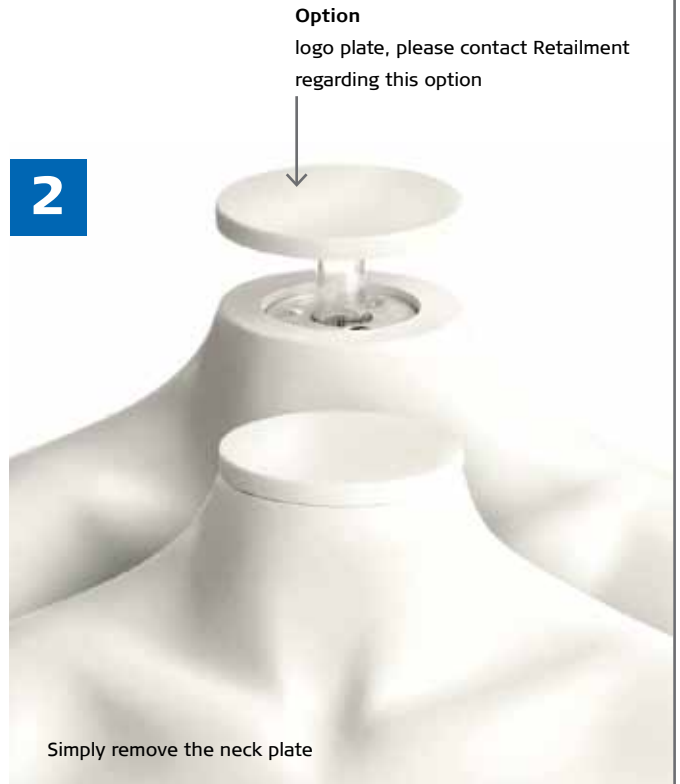

Convert your headless mannequin

1

2

3

4